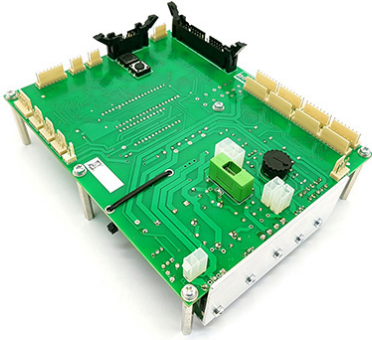

KICKER MULTIPLAYER

SPARE PARTS

SPARE PARTS

KD 001 MAINBOARD

KD 002 MAIN PLEXI

KD 003 CABLE FOR ELECTROMAGNET

KD 004 CABLE FOR HALOGEN

KD 005 CABLE FOR SPEAKER

KD 006 CABLE FOR BUTTON

KD 007 CABLE LINKING MAINBOARD & BUTTON LIGHT

KD 008 SCHEME STICKER

SP 190 SENSOR FOR KICKER MULTIPLAYER

SPARE PARTS

SP 007 WH COIN ACCEPTOR

SP 009 RM5 COIN ACCEPTOR

SP 999 ACCEPTOR ALBERICI