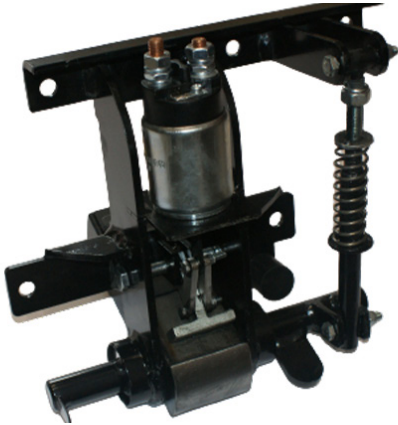

KD 006 CABLE FOR BUTTON

KD 007 CABLE LINKING MAINBOARD & BUTTON LIGHT

KD 008 SCHEME STICKER

SP 190 SENSOR FOR KICKER MULTIPLAYER

SPARE PARTS

SP 007 WH COIN ACCEPTOR

SP 009 RM5 COIN ACCEPTOR

SP 999 ACCEPTOR ALBERICI

SP 008 FRONT PANEL FOR WH COIN ACCEPTOR

SP 010 FRONT PANEL FOR RM5 COIN ACCEPTOR

SP 998 FRONT PANEL FOR COIN ACCEPTOR ALBERICI

SP 011 BANKNOTE ACCEPTOR

SP 996 TERMINAL NAYAX

SP 997 TICKET DISPENSER

SPARE PARTS

**SP 191 COMPLETE MECHANISM
FOR KICKER MULTIPLAYER**

**SP 192 PARTIAL MECHANISM
FOR KICKER MULTIPLAYER**

**SP 193 MULTIPLAYER
ELECTROMAGNET FOR KICKER**

**SP 194 KICKER MULTIPLAYER TIE
FOR MECHANISM HAMMER**

SP 344 METAL BUTTON

SP 366 LED HALOGEN BULB

**SP 368 LED STRIPE FOR POINTS
LOW SCALE ILLUMINATION**

**SP 369 LED STRIPE FOR POINTS
HIGH SCALE ILLUMINATION**

**SP 370 LED STRIPE FOR SIGN
ILLUMINATION**

SPARE PARTS