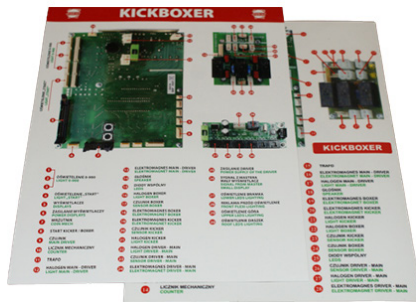

KB 026 SCHEME STICKER