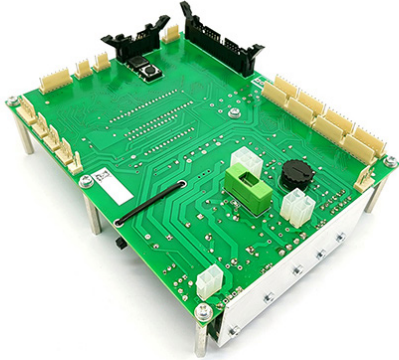

KICKBOXER MULTIPLAYER

SPARE PARTS

SPARE PARTS

KB 001 MAINBOARD

KB 002 DRIVER

KB 003 LED DRIVER

SP 001 COMPLETE PUNCHBAG

SP 002 PUNCHBAG LEATHER

SP 008 FRONT PANEL FOR WH COIN ACCEPTOR

SP 010 FRONT PANEL FOR RM5 COIN ACCEPTOR

SP 998 FRONT PANEL FOR COIN ACCEPTOR ALBERICI

SP 011 BANKNOTE ACCEPTOR

SP 996 TERMINAL NAYAX

SP 997 TICKET DISPENSER

SPARE PARTS