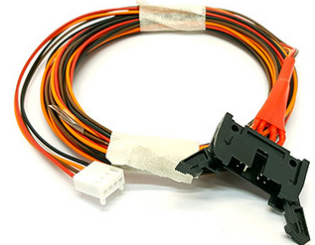

**HB 014 CABLE LINKING DRIVER
& POWER SUPPLY**

**HB 015 POWER SUPPLIES BRIDGE
CABLE**

HB 016 CABLE FOR GROUNDING

HB 017 RUBBER FOOT

HB 018 BASE COVER

SPARE PARTS

HB 019 SCALE STICKER

HB 020 SCHEME STICKER

HB 021 GAME RULES STICKER

DW 013 HAMMER SENSOR

DW 026 COMPLETE MECHANISM FOR HAMMER

DW 027 SPRING FOR HAMMER MECHANISM

DW 028 ABSORBER CONNECTOR

DW 029 RUBBER COVER FOR HAMMER MECHANISM

DW 052 CABLE FOR HAMMER SENSOR

SPARE PARTS

**DW 053 HAMMER BOTTLE
CABLE BETWEEN MAINBOARD &
DISPLAYS**

**DW 054 HAMMER BOTTLE CABLE
FOR SPEAKER**

**DW 057 LED BULB FOR PLASTIC
FORM**

**DW 058 LED TUBE FOR HAMMER
BOTTLE**

SP 024 SPEAKER

SP 038 POWER SOCKET

SP 039 POWER CABLE

**SP 040 BOXER CABLE FOR COIN
ACCEPTOR**

**SP 041 CABLE FOR BANKNOTE
ACCEPTOR**

SPARE PARTS

SP 051 HALOGEN BULB

**SP 052 LAMPHOLDER FOR
HALOGEN BULB**

**SP 053 METAL CLIP FOR
HALOGEN BULB**