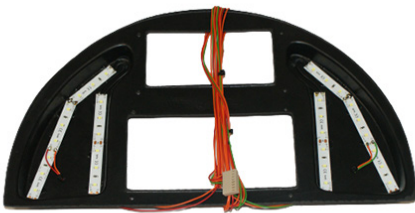

HAMMER BOTTLE

SPARE PARTS

SPARE PARTS

HB 001 MAINBOARD

HB 002 DRIVER

HB 003 COVER FOR SPEAKER

HB 004 PLASTIC FORM

**HB 005 PLEXI COVER FOR
SCORE DISPLAY**

**HB 006 PLEXI COVER FOR
CREDIT DISPLAY**

**HB 007 CABLE LINKING
MAINBOARD & DRIVER**

**HB 008 CABLE LINKING DRIVER
& LEFT SIDE ILLUMINATION**

**HB 009 CABLE LINKING DRIVER
& RIGHT SIDE ILLUMINATION**

SPARE PARTS

SP 007 WH COIN ACCEPTOR

SP 009 RM5 COIN ACCEPTOR

SP 999 ACCEPTOR ALBERICI

SP 008 FRONT PANEL FOR WH COIN ACCEPTOR

SP 010 FRONT PANEL FOR RM5 COIN ACCEPTOR

SP 998 FRONT PANEL FOR COIN ACCEPTOR ALBERICI

SP 011 BANKNOTE ACCEPTOR