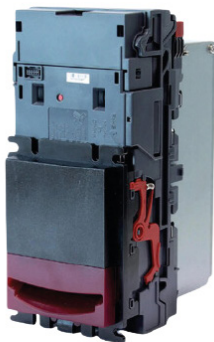

SP 011 BANKNOTE ACCEPTOR