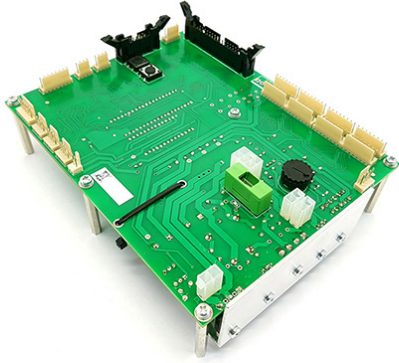

BOXER FIGHT NIGHT

SPARE PARTS

SPARE PARTS

BFN 001 MAINBOARD

BFN 002 MAIN PLEXI

**BFN 003 LED STRIPE
FOR POINTS LOW SCALE
ILLUMINATION**

SP 001 COMPLETE PUNCHBAG

SP 002 PUNCHBAG LEATHER

SP 008 FRONT PANEL FOR WH COIN ACCEPTOR

SP 010 FRONT PANEL FOR RM5 COIN ACCEPTOR

SP 998 FRONT PANEL FOR COIN ACCEPTOR ALBERICI

SP 011 BANKNOTE ACCEPTOR

SP 996 TERMINAL NAYAX

SP 997 TICKET DISPENSER

SPARE PARTS