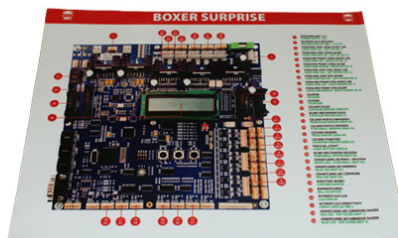

SPARE PARTS

**BSP 031 MOTOR CABLE FOR
BOTTOM LEFT PRIZE ARM**

**BSP 032 LED CABLE FOR
BOTTOM LEFT PRIZE ARM**

**BSP 033 MOTOR CABLE FOR
BOTTOM RIGHT PRIZE ARM**

**BSP 034 LED CABLE FOR
BOTTOM RIGHT PRIZE ARM**

**BSP 035 SHORT CABLE FOR
GROUNDING**

**BSP 036 LONG CABLE FOR
GROUNDING**