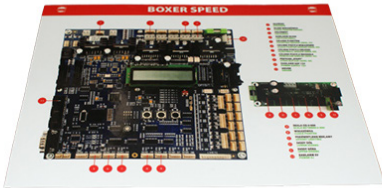

# SPARE PARTS

**BSD 031 CABLE FOR GROUNDING**

**BSD 032 STICKER FOR MACHINE**

**BSD 033 GAME RULES STICKER**

**BSD 034 SCHEME STICKER**

**BSP 002 SCORE DISPLAY**

**BSP 003 RECORD DISPLAY**

**BSP 009 AGP BOXER CABLE  
FOR COIN ACCEPTOR**