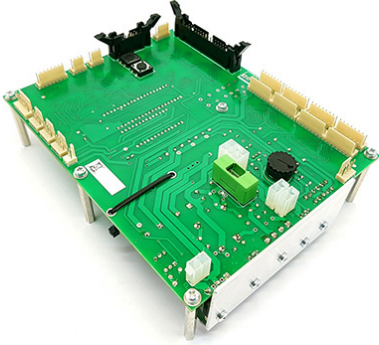

BOXER KIDS

SPARE PARTS

SPARE PARTS

BK 001 MAINBOARD

BK 002 MAIN PLEXI

**BK 003 LED STRIPE
FOR CHALLENGE SCALE
ILLUMINATION**

SP 001 COMPLETE PUNCHBAG

SP 002 PUNCHBAG LEATHER

SP 008 FRONT PANEL FOR WH COIN ACCEPTOR

SP 010 FRONT PANEL FOR RM5 COIN ACCEPTOR

SP 998 FRONT PANEL FOR COIN ACCEPTOR ALBERICI

SP 011 BANKNOTE ACCEPTOR

SP 996 TERMINAL NAYAX

SP 997 TICKET DISPENSER

SPARE PARTS