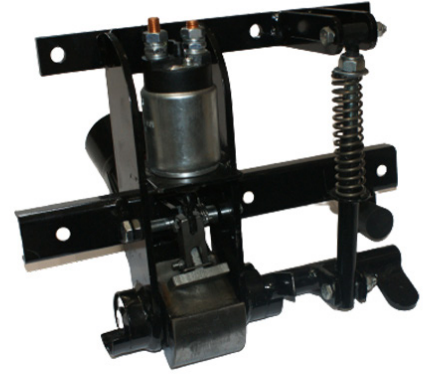

SP 137 RUBBER GROMMET

SP 139 FUSES 5A

SP 140 TRANSPORT WHEEL

SP 165 SCORE DISPLAY

SP 166 RECORD DISPLAY

SPARE PARTS

SP 167 CREDIT DISPLAY

SP 170 SENSOR FOR BOXER MULTIPLAYER

SP 171 COMPLETE MECHANISM FOR BOXER MULTIPLAYER

SP 172 PARTIAL MECHANISM FOR BOXER MULTIPLAYER

SP 173 MULTIPLAYER ELECTROMAGNET FOR BOXER

SP 174 BOXER MULTIPLAYER TIE FOR MECHANISM HAMMER

SP 175 TRANSFORMER 240V FOR MULTIPLAYER