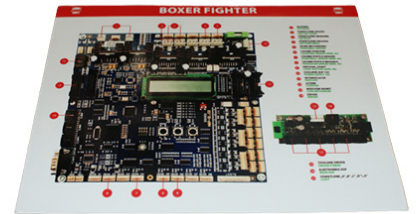

**BF 021 EXTENSION CABLE FOR
POWER SUPPLY**

BF 024 SCHEME STICKER