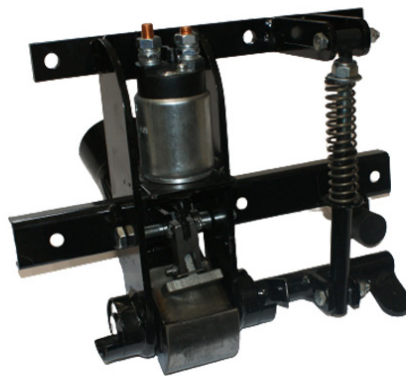

SP 008 FRONT PANEL FOR WH COIN ACCEPTOR

SP 010 FRONT PANEL FOR RM5 COIN ACCEPTOR

SP 998 FRONT PANEL FOR COIN ACCEPTOR ALBERICI

SP 011 BANKNOTE ACCEPTOR

SP 996 TERMINAL NAYAX

SP 997 TICKET DISPENSER

SPARE PARTS

BD 004 FRONT STICKER FOR MACHINE

BD 005 SCHEME STICKER

SP 165 SCORE DISPLAY

SP 166 RECORD DISPLAY

SP 167 CREDIT DISPLAY

SP 168 PLAYER DISPLAY MASTER

SP 169 PLAYER DISPLAY SLAVE

SP 171 COMPLETE MECHANISM FOR BOXER MULTIPLAYER

SP 172 PARTIAL MECHANISM FOR BOXER MULTIPLAYER

SPARE PARTS

**SP 173 MULTIPLAYER
ELECTROMAGNET FOR BOXER**

**SP 174 BOXER MULTIPLAYER TIE
FOR MECHANISM HAMMER**

**SP 175 TRANSFORMER 240V FOR
MULTIPLAYER**

**SP 176 TRANSFORMER 120V FOR
MULTIPLAYER**

**SP 177 BOXER/KICKER CABLE
BETWEEN MAINBOARD &
DISPLAYS**

**SP 178 SHORT BOXER/KICKER
CABLE BETWEEN DISPLAYS**

**SP 179 LONG BOXER/KICKER
CABLE BETWEEN DISPLAYS**

**SP 180 BOXER/KICKER POWER
CABLE FOR DISPLAYS**