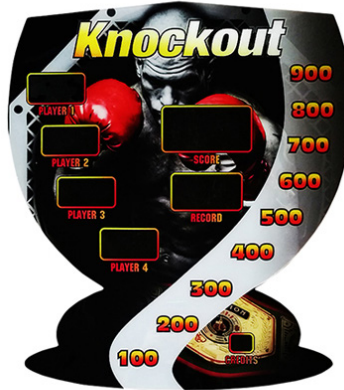

BOXER MULTIPLAYER

SPARE PARTS

SPARE PARTS

BD 001 MAINBOARD

BD 002 MAIN PLEXI

**BD 003 TOP STICKER FOR
MACHINE**

SP 001 COMPLETE PUNCHBAG

SP 002 PUNCHBAG LEATHER