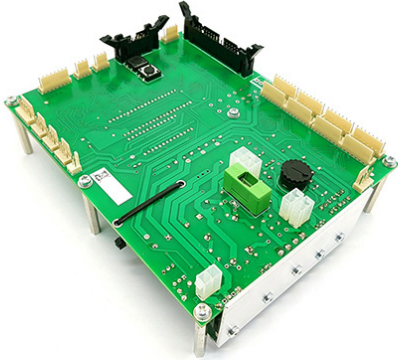

BOXER MULTIPLAYER

SPARE PARTS

SPARE PARTS

BD 001 MAINBOARD

BD 002 MAIN PLEXI

**BD 003 TOP STICKER FOR
MACHINE**

SP 001 COMPLETE PUNCHBAG

SP 002 PUNCHBAG LEATHER

SP 008 FRONT PANEL FOR WH COIN ACCEPTOR

SP 010 FRONT PANEL FOR RM5 COIN ACCEPTOR

SP 998 FRONT PANEL FOR COIN ACCEPTOR ALBERICI

SP 011 BANKNOTE ACCEPTOR

SP 996 TERMINAL NAYAX

SP 997 TICKET DISPENSER

SPARE PARTS